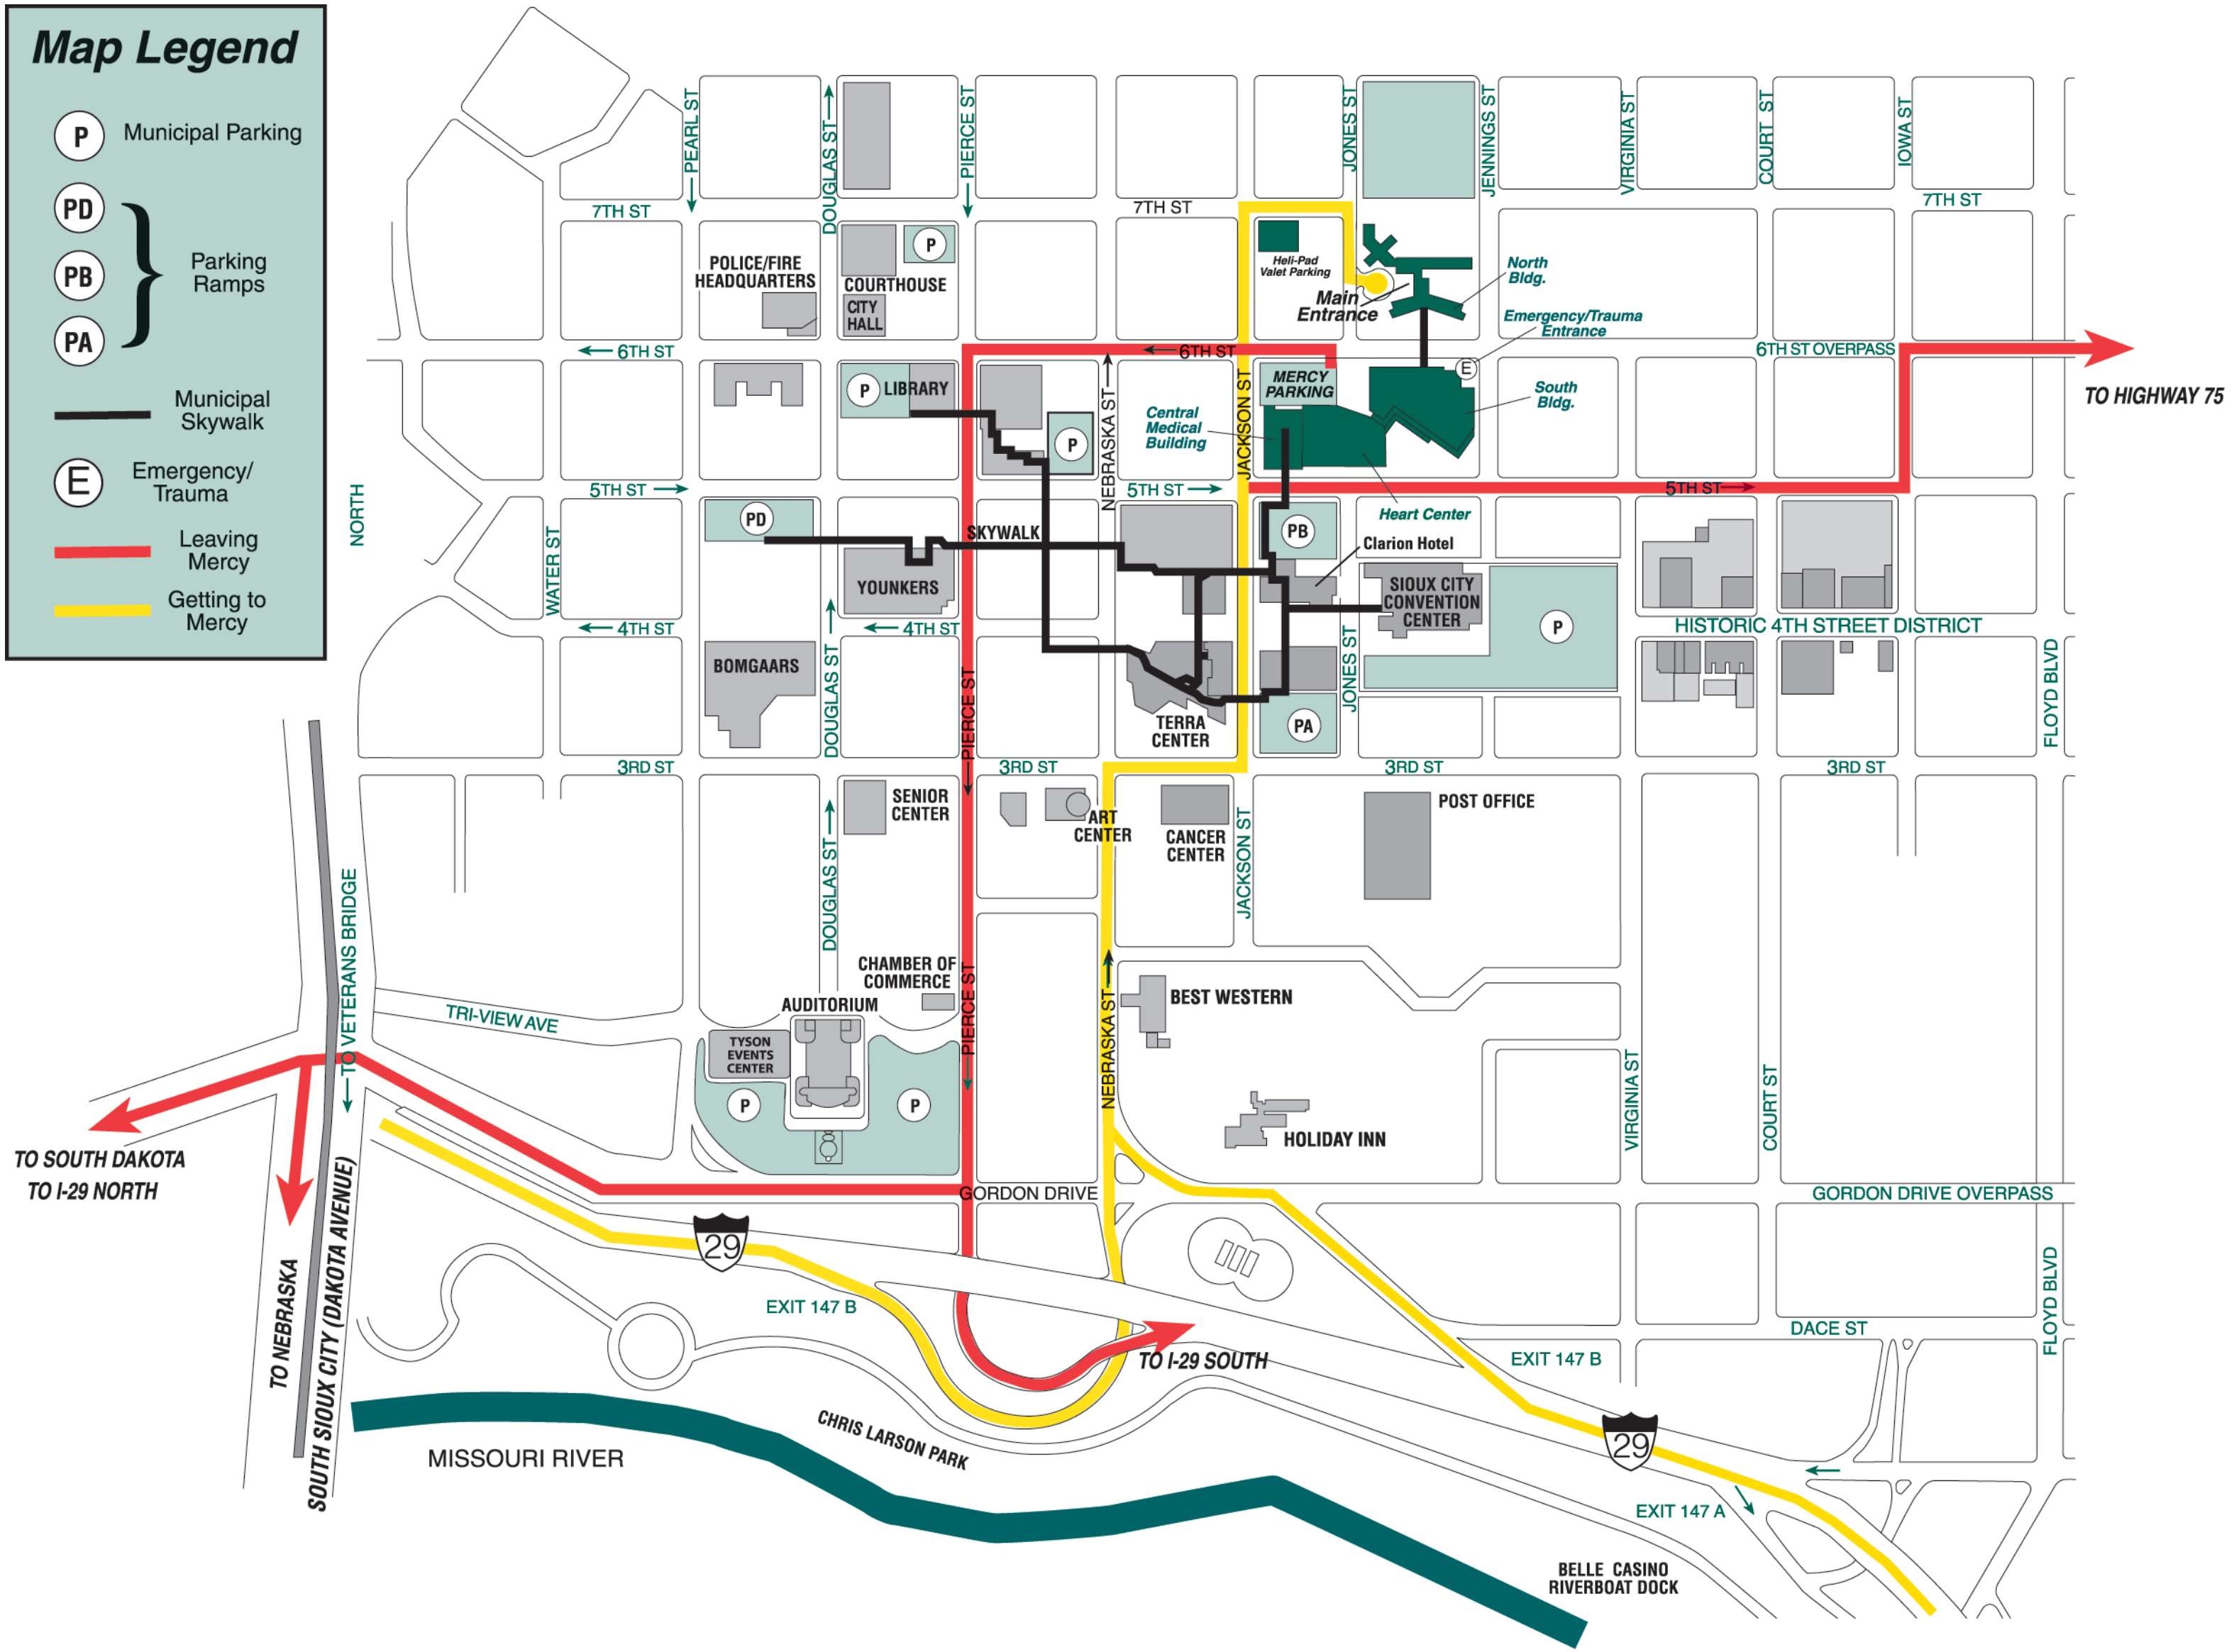

Map Legend

P Municipal Parking

PD
PB
PA } Parking Ramps

— Municipal Skywalk

E Emergency/Trauma

— Leaving Mercy

— Getting to Mercy

TO SOUTH DAKOTA
TO I-29 NORTH

TO NEBRASKA
SOUTH SIOUX CITY (DAKOTA AVENUE)

TO VETERANS BRIDGE

TO HIGHWAY 75

TO I-29 SOUTH

BELLE CASINO RIVERBOAT DOCK

MISSOURI RIVER

CHRIS LARSON PARK

EXIT 147 B

EXIT 147 B

EXIT 147 A

GORDON DRIVE

GORDON DRIVE OVERPASS

DACE ST

FLOYD BLVD

HISTORIC 4TH STREET DISTRICT

HISTORIC 4TH STREET DISTRICT